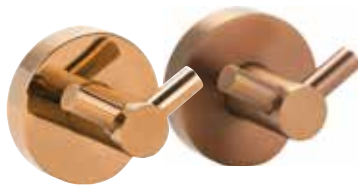

161106032  
160106032

**Double robe hook**  
55x55x50 mm

158106032  
155106032

**Double robe hook**  
55x55x50 mm

159106032  
156106032

**Soap dish**  
110x55x129 mm

161108042  
160108042

**Soap dish**  
110x55x129 mm